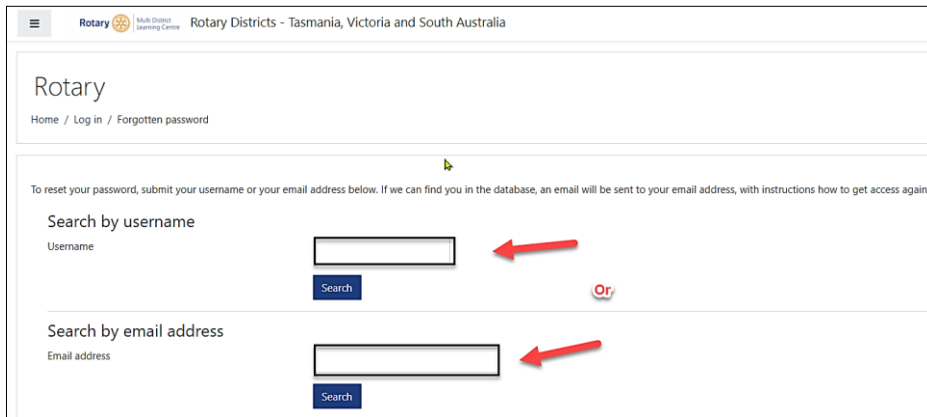

# Login to Multi District Learning Centre

Your username and password will be provided to you by your district for each Rotarian that requires access.

Your username will be your registered email address, so you can put that into either search option.

Check your mail inbox for instructions to reset your password – check junk folder if you cannot see it.

Print a Month of Calendar of Events – select month first