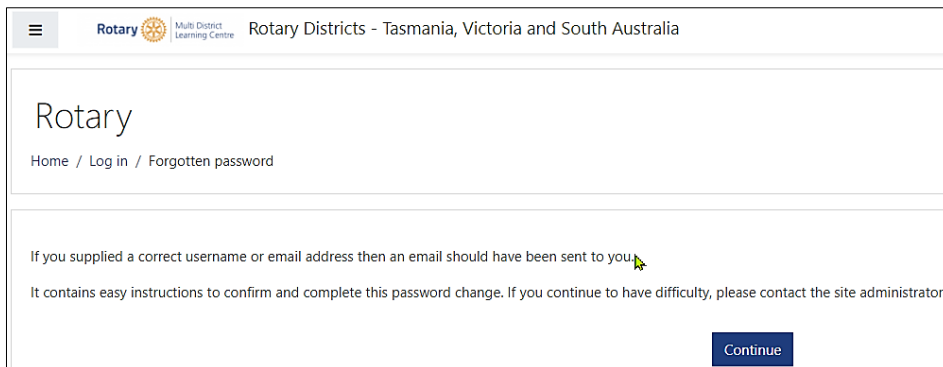

Check your mail inbox for instructions to reset your password – check junk folder if you cannot see it.