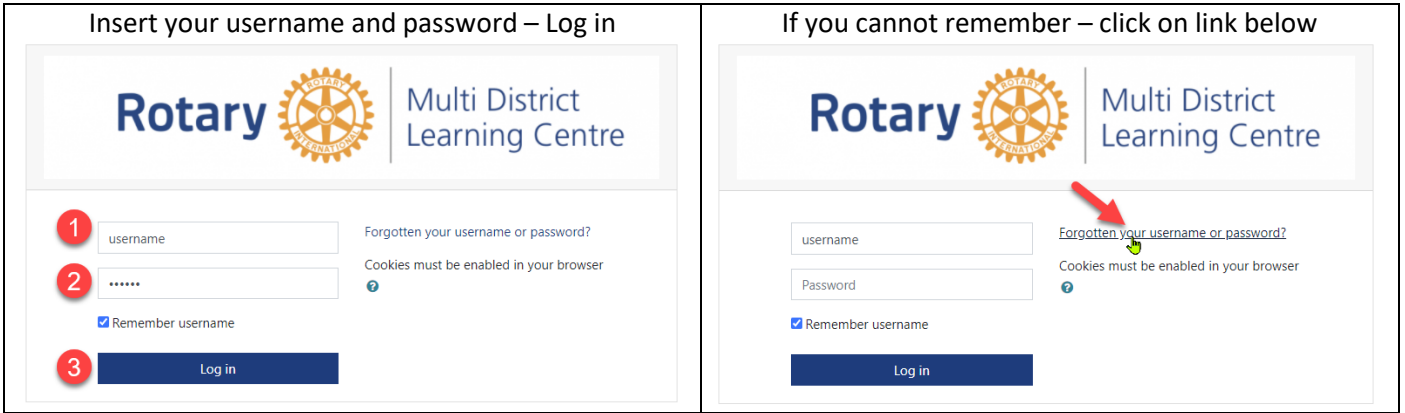

# Login to Multi District Learning Centre

Your username and password will be provided to you by your district for each Rotarian that requires access.

Your username will be your registered email address, so you can put that into either search option.